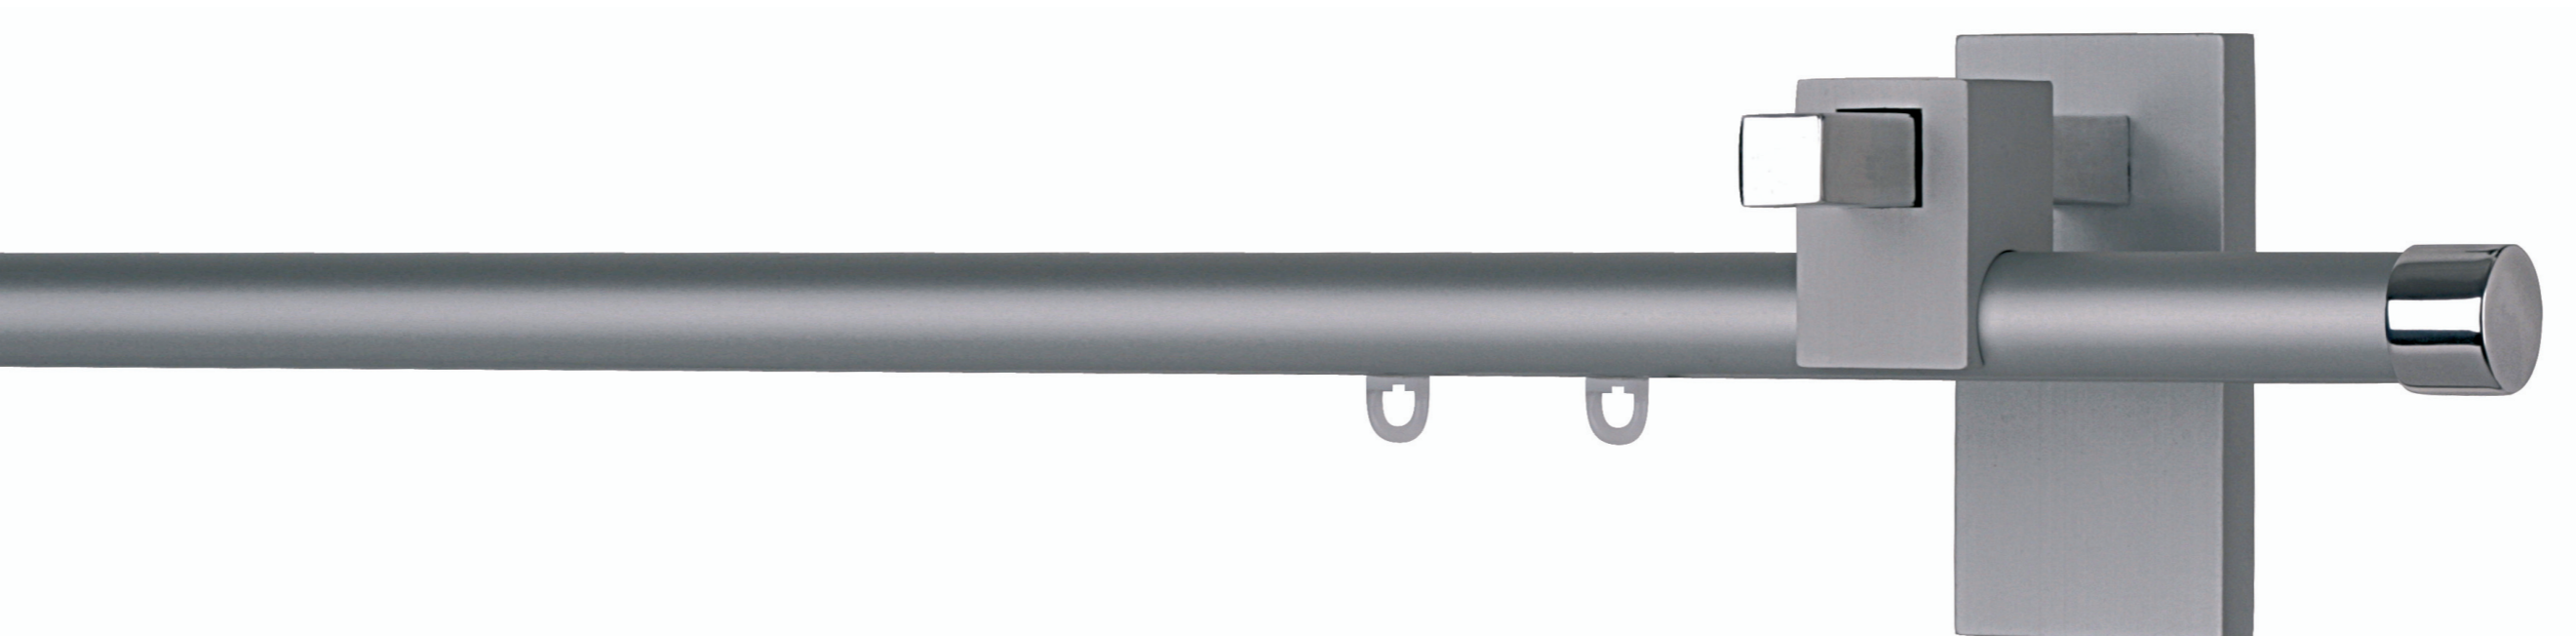

# Casual

Ø 18 mm

## Circle

cod. AB106 LUC-SAT

profilo in alluminio Ø 18 mm  
strappo e tiro corda  
con scorrevoli, anelli o pannelli  
finitura alluminio satinato o lucido  
o verniciato nei vari colori

aluminium profile Ø 18 mm  
hand drawn and corded  
with gliders, rings or panels system  
satin or shiny aluminium finish  
or powder coated in several colours